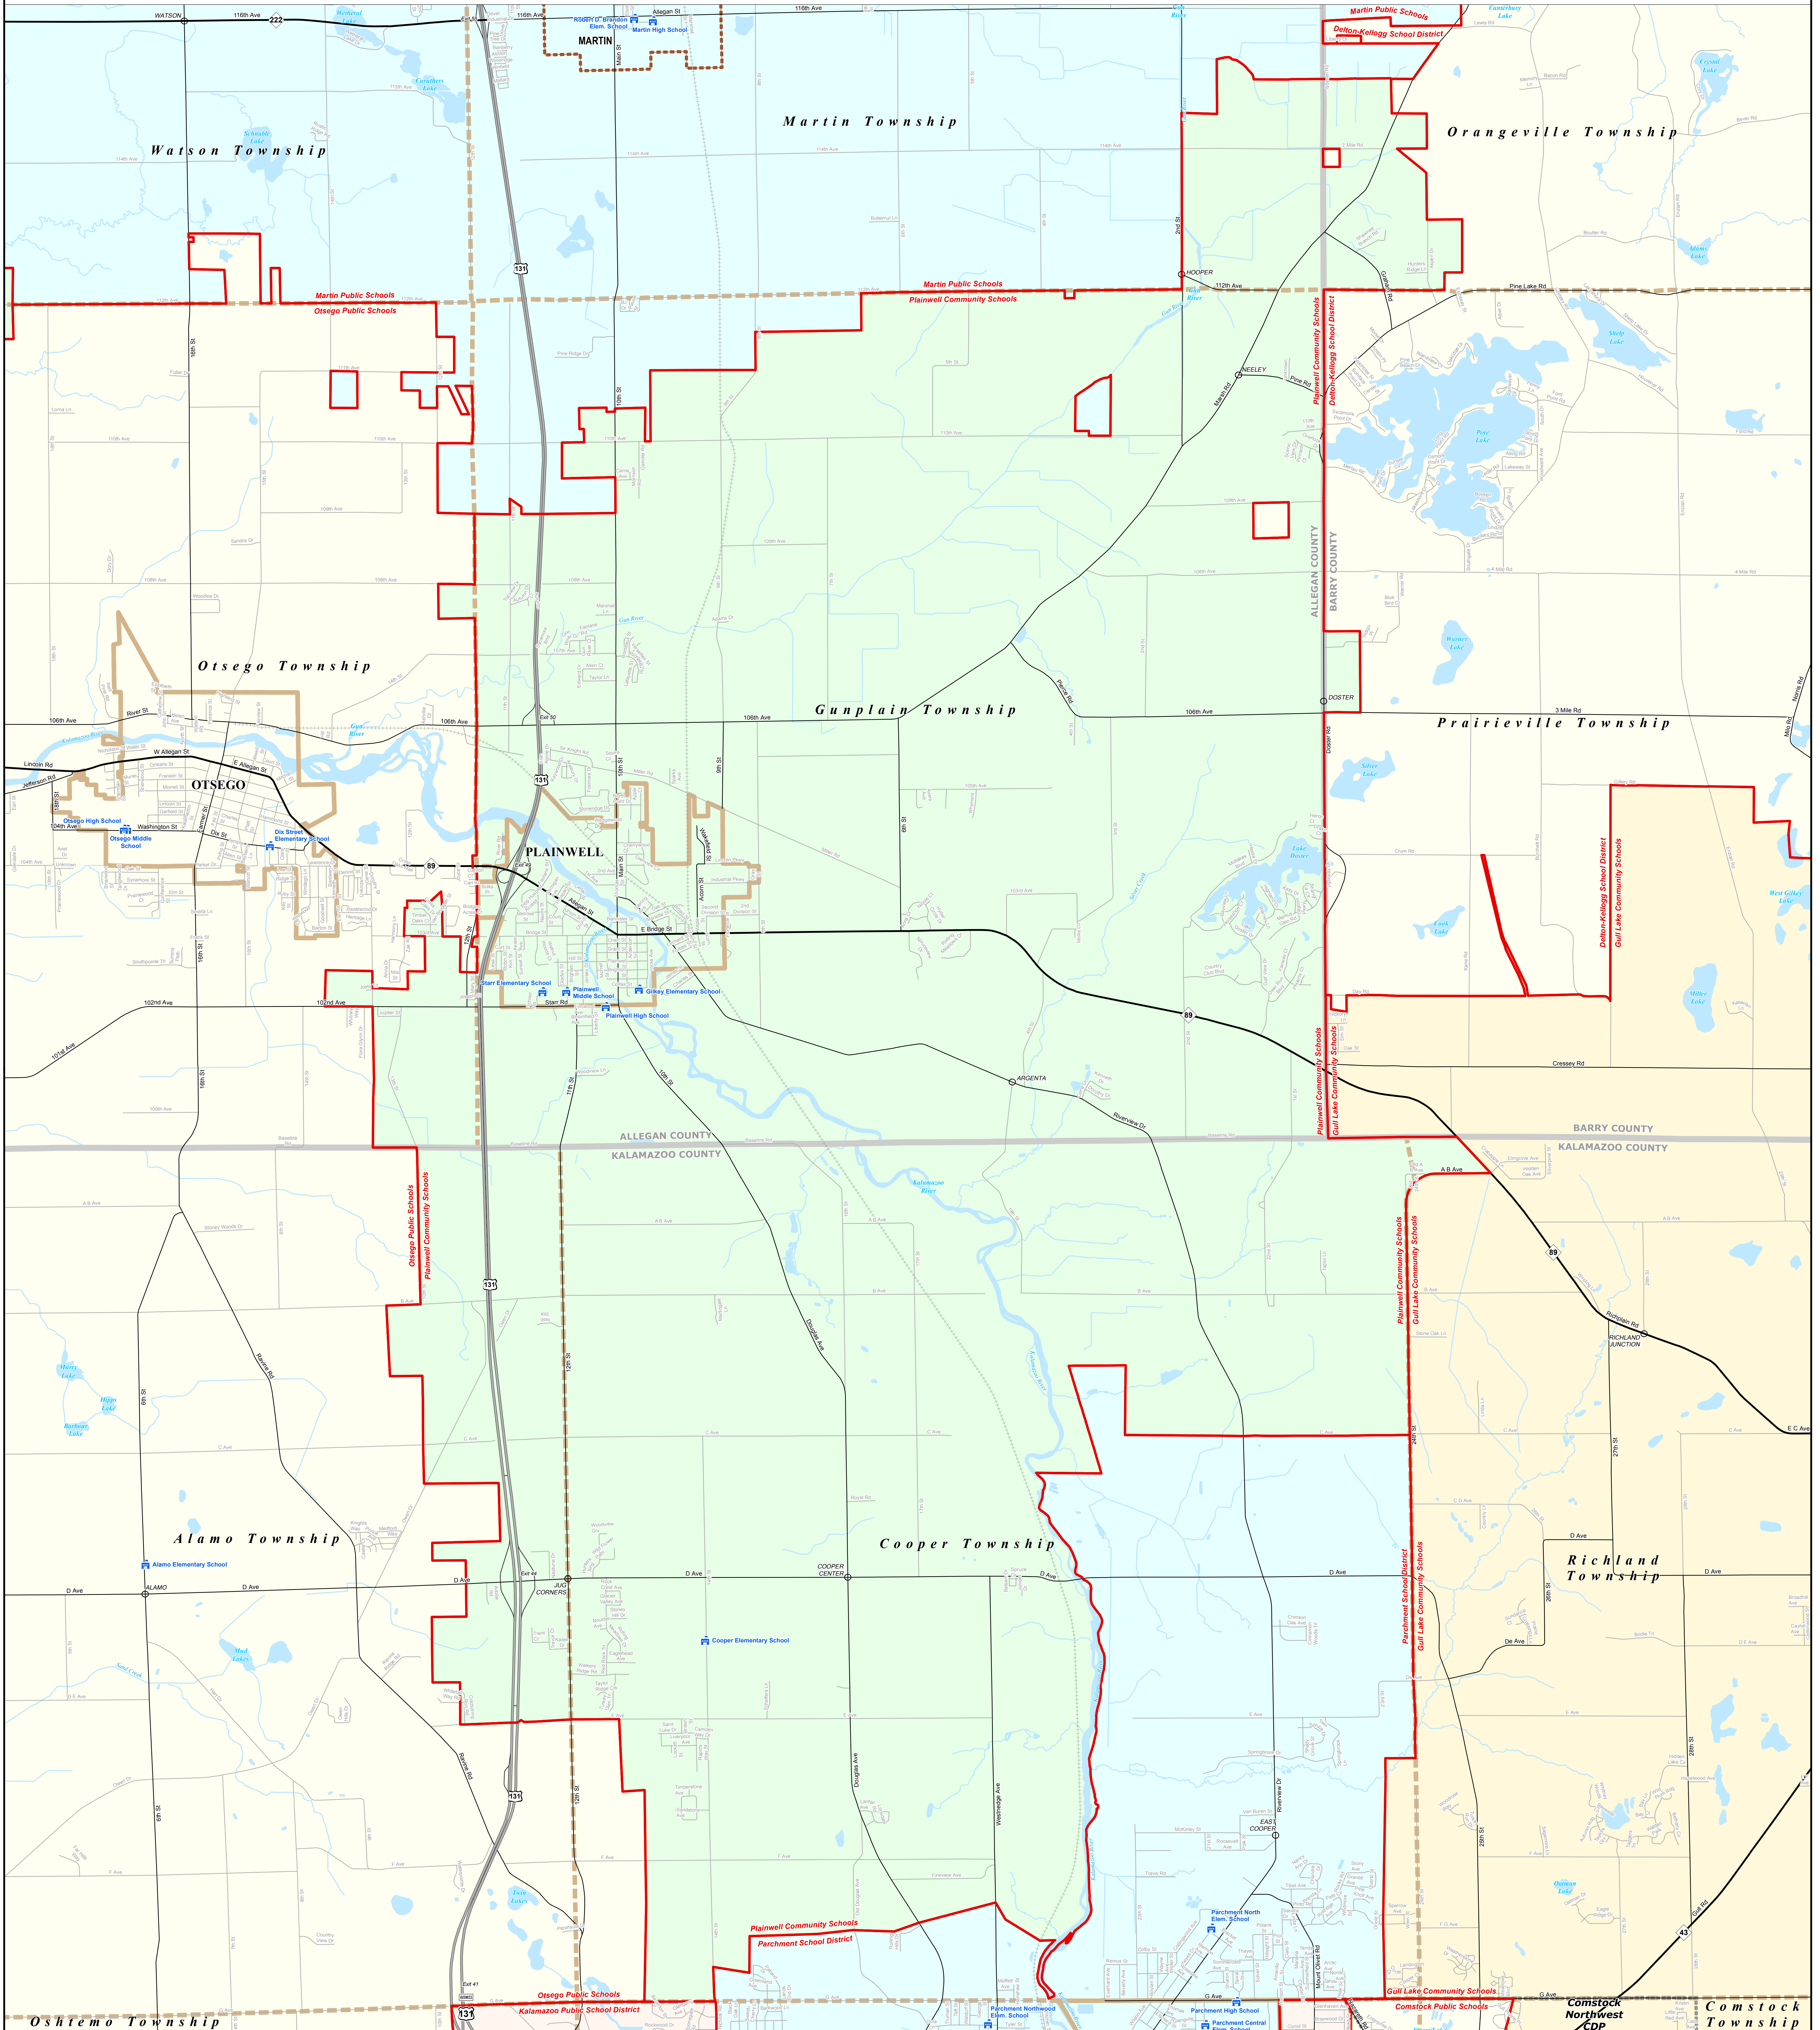

PLAINWELL COMMUNITY SCHOOLS

Allegan Area Educational Service Agency

0 0.25 0.5 1 Miles

*Note: Non K-12 School Districts identified with Asterisk (*) in Name

11/14/13

Legend   - School District   - County   - City   - Township   - Village   - Census Designated Place   - School   - Freeway   - Primary Road   - Local Road   - Railroad   - Water Feature   - River, Stream, or Drain

Source: Michigan Geographic Framework, v13a